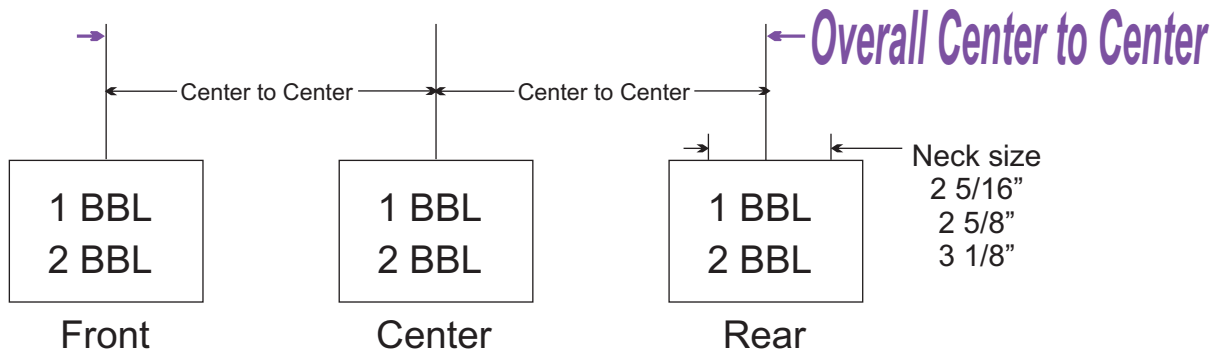

# Air Cleaner Measurement Guide

## One Barrels and Two Barrels

## Four Barrels

Note: **For the 15" and 18" Air Cleaner Covers** the **Overall Center to Center** for 1BBL and 2BBL carbs and the **Center to Center** of 4BBL carbs is limited to allow the elements to fit inside the cover. Here are the maximum distances allowed:

	Maximum Distance From Front to Rear Cabs <i>(Overall Center to Center)</i>	
Cover Size:	15 inch Cover	18 inch Cover
Two Barrels using 4" elements	10 3/4"	13 3/4"
Four Barrels using 6 3/8" elements	8 3/4"	11 3/4"