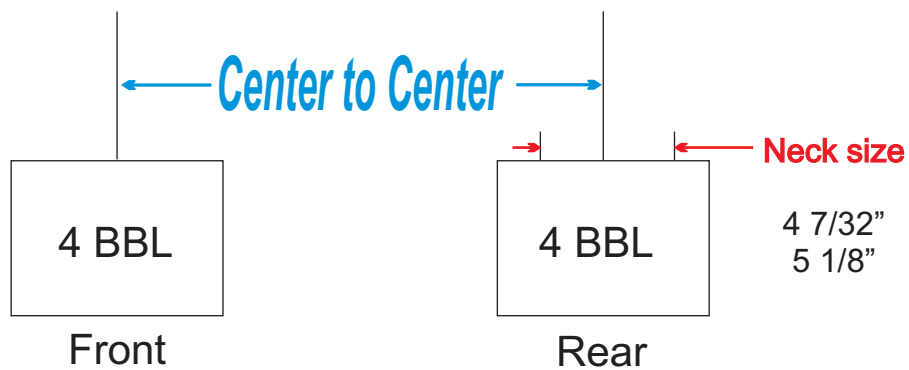

# Air Cleaner Measurement Guide

## One Barrels and Two Barrels

## Four Barrels

Note: **For the 15" and 18" Air Cleaner Covers** the **Overall Center to Center** for 1BBL and 2BBL carbs and the **Center to Center** of 4BBL carbs is limited to allow the elements to fit inside the cover. Here are the maximum distances allowed:

	Maximum Distance From Front to Rear Cabs <i>(Overall Center to Center)</i>	
Cover Size:	15 inch Cover	18 inch Cover
Two Barrels using 4" elements	10 3/4"	13 3/4"
Four Barrels using 6 3/8" elements	8 3/4"	11 3/4"